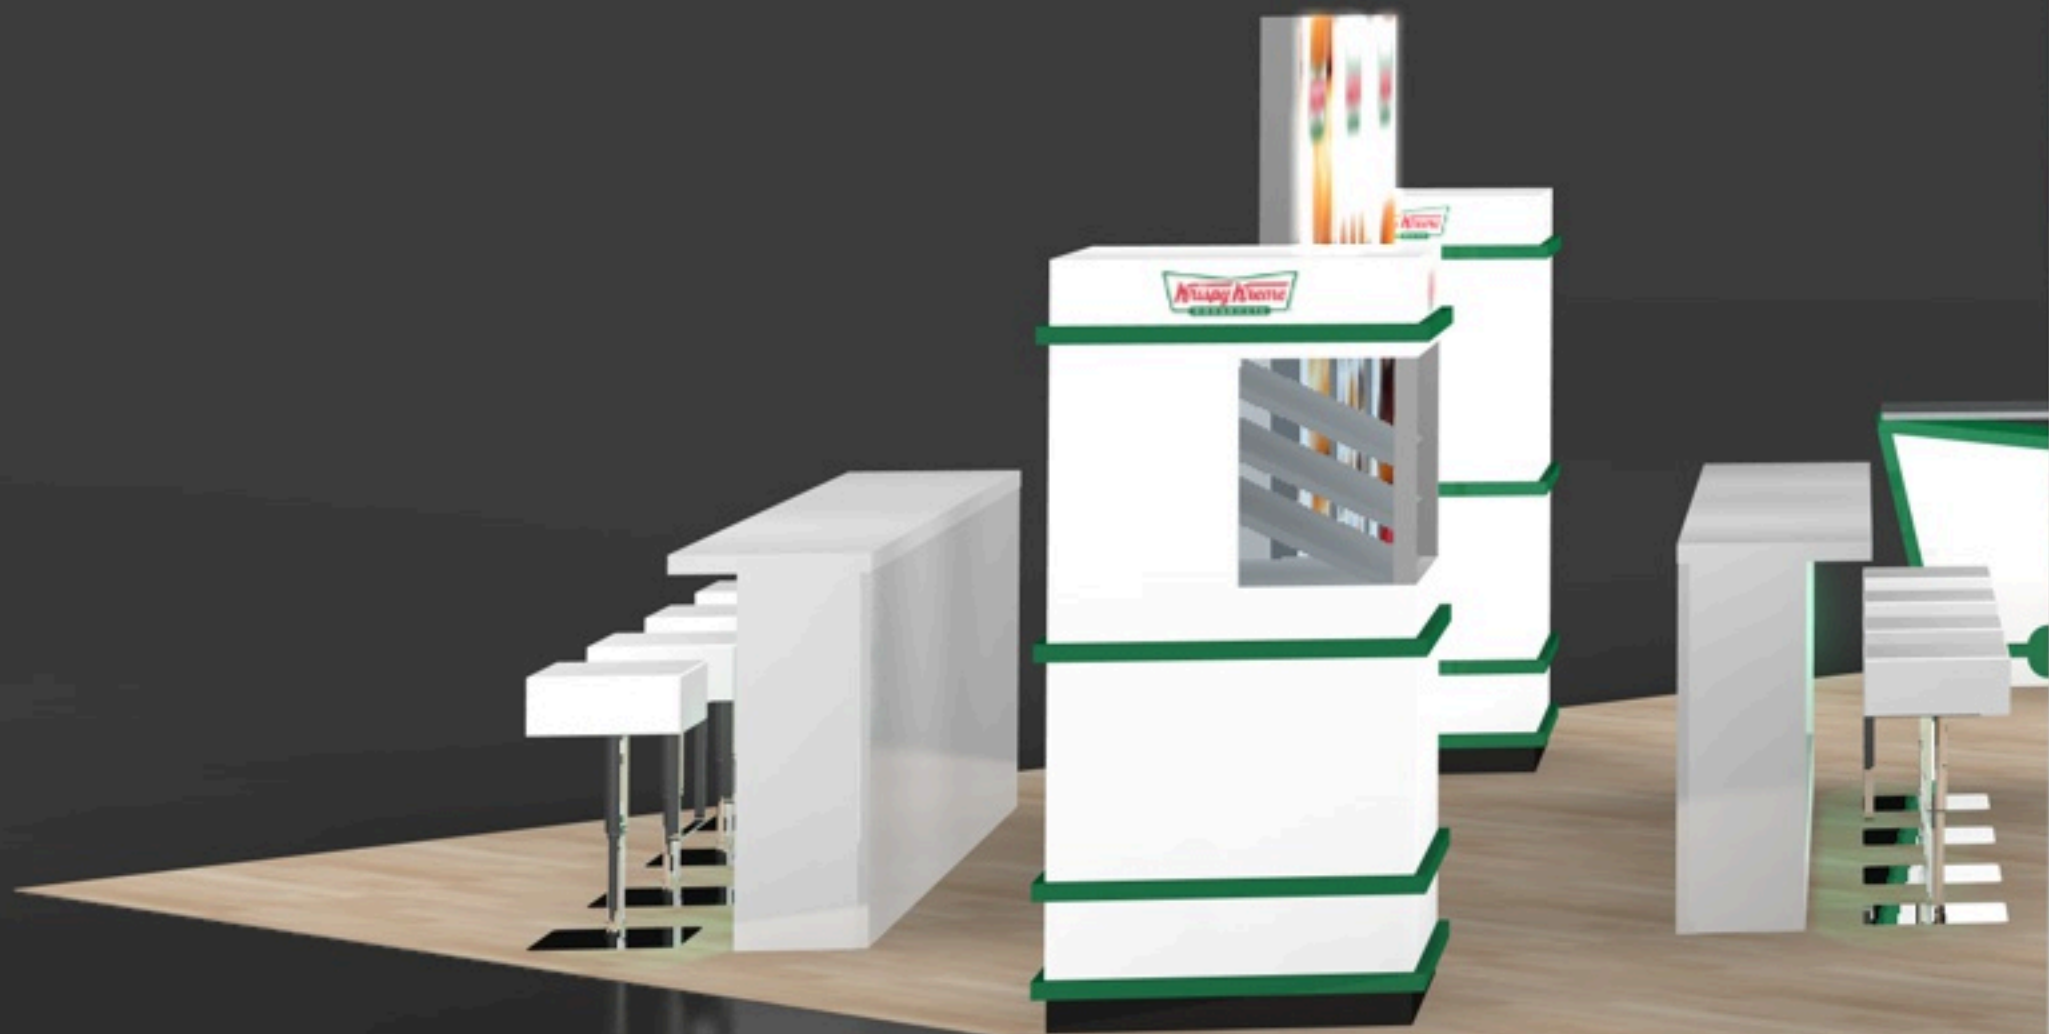

EAT
Krispy Kreme®
DOUGHNUTS

Krispy Kreme®
DOUGHNUTS