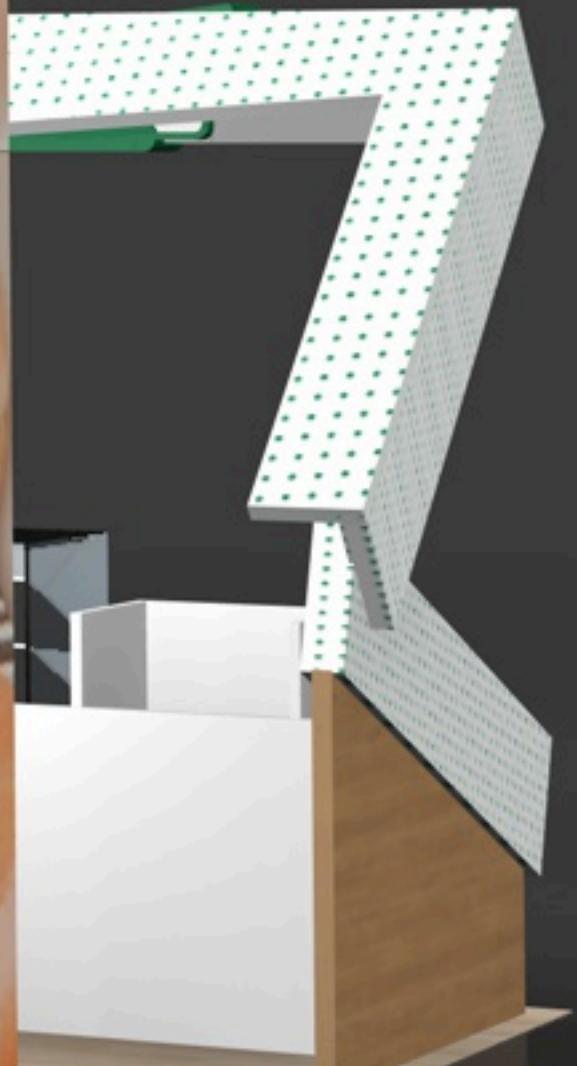

EAT
Krispy Kreme®
DOUGHNUTS

Krispy Kreme®
DOUGHNUTS