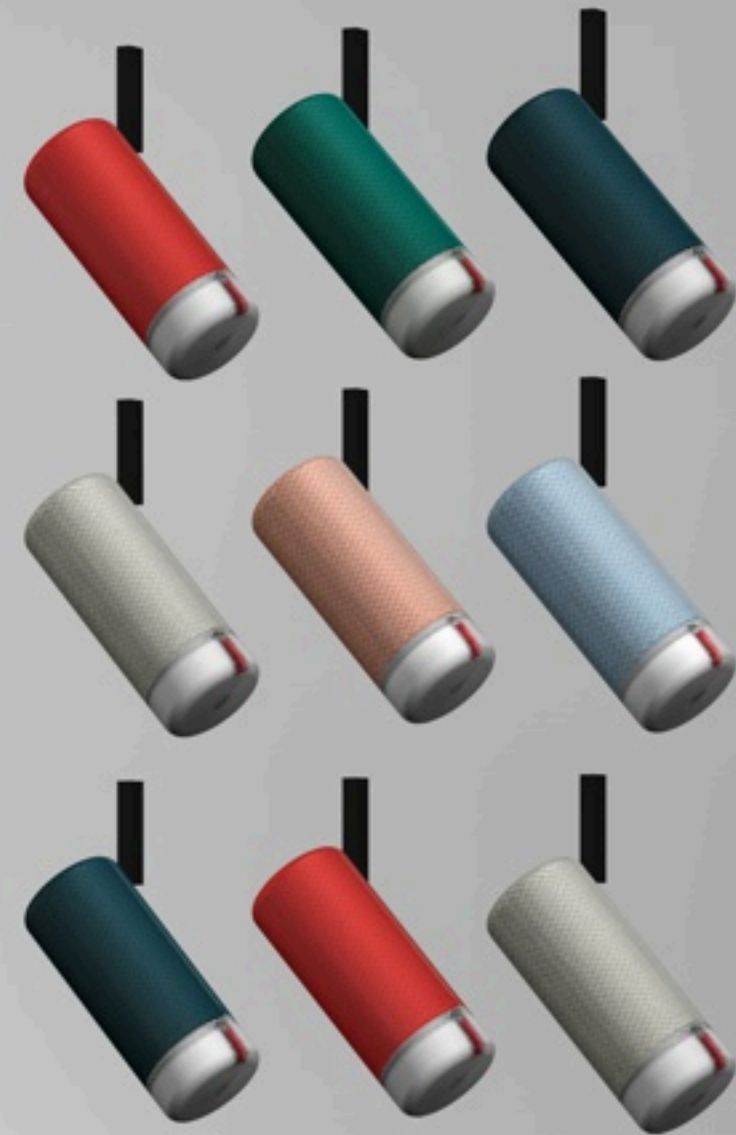

发现ZIPP

Q ADAPT

LIGHTNING IN-EAR
with CityMix™ noise control

- APPLE LIGHTNING**
Perfect sound and coverability for CityMix™ function from one connector
- CITYMIX™**
Choose what you hear with CityMix™ noise control
- COMPACT CONTROLS**
Unique combination to select CityMix™ noise control
- APP SIMPLICITY**
Get the Liberate App to setup and control your Q ADAPT