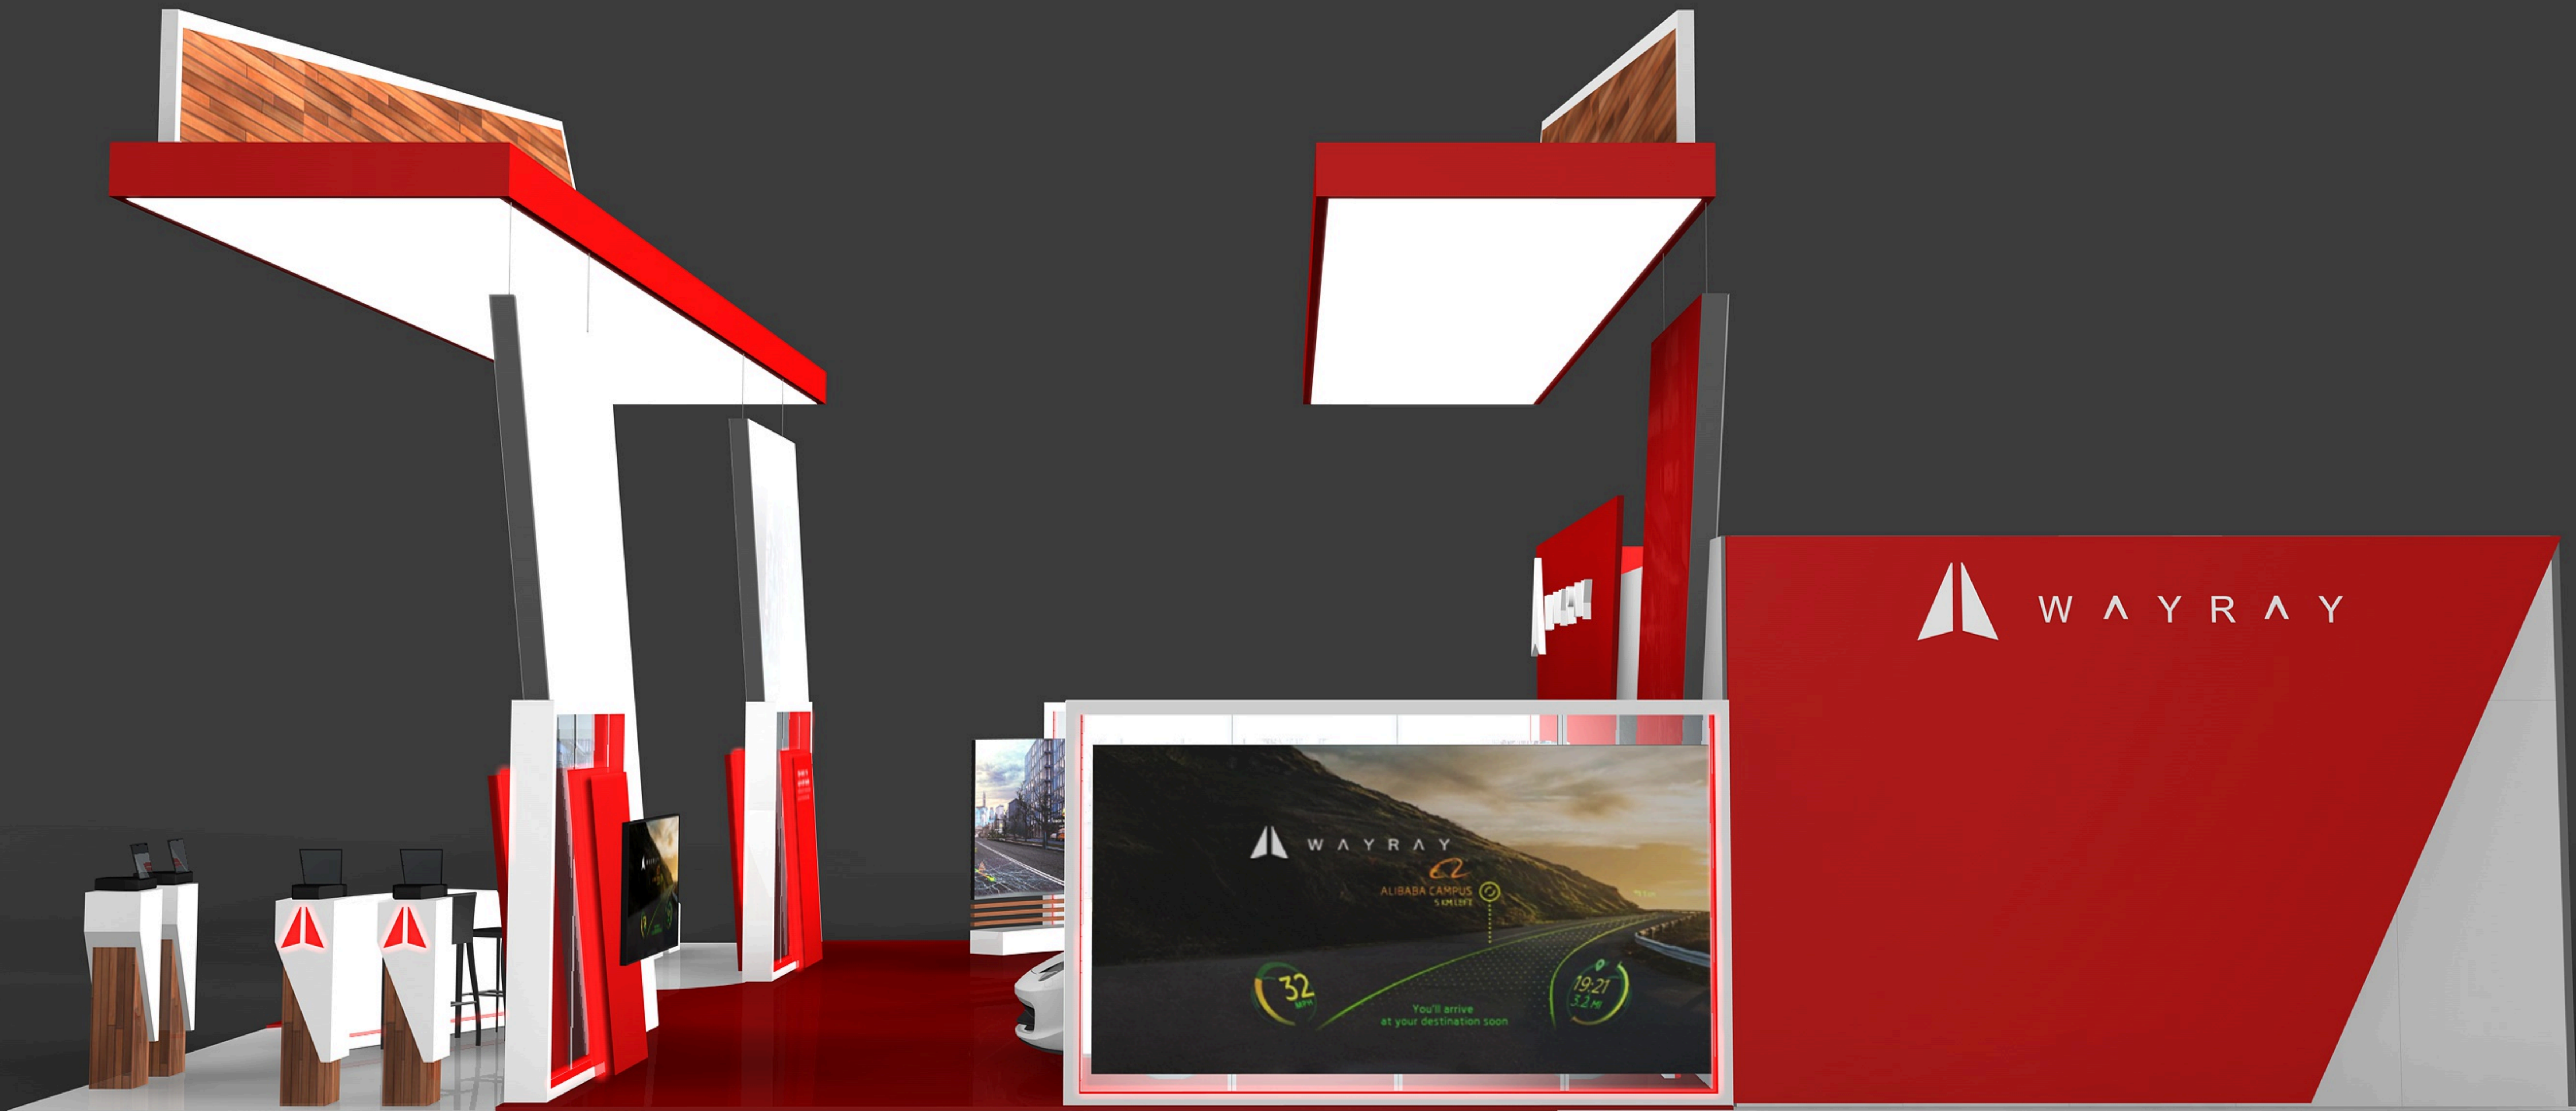

WAYRAY

WAYRAY

ALIBABA CAMPUS
5 KM LEFT

32
km/h

You'll arrive
at your destination soon

19:21
3.2 km