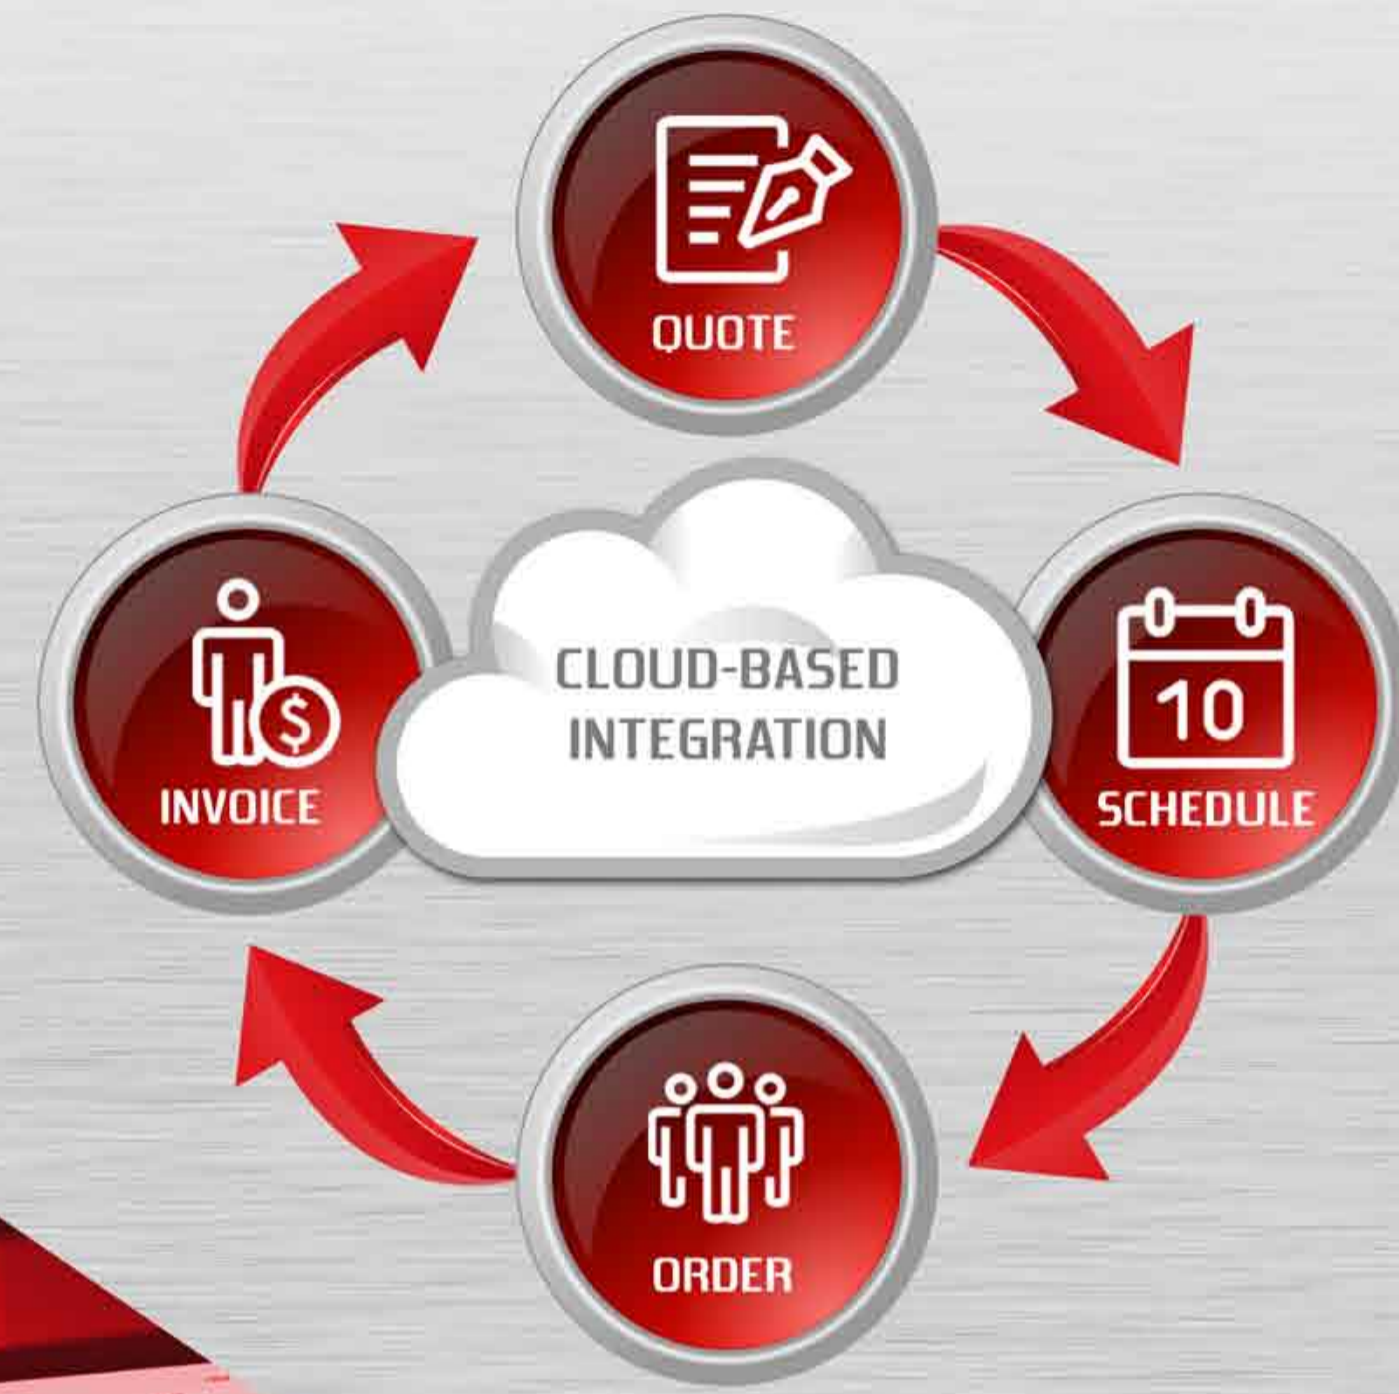

ASSET MANAGEMENT

FACILITY MANAGEMENT

SCHEDULING

ADOBE INTEGRATION

**PRODUCTION MANAGEMENT,
RESOURCE SCHEDULING &
BUDGETING IN THE CLOUD**

SHOWMGR.com™

PRODUCTION SIMPLIFIED.

CONNECTING CREW