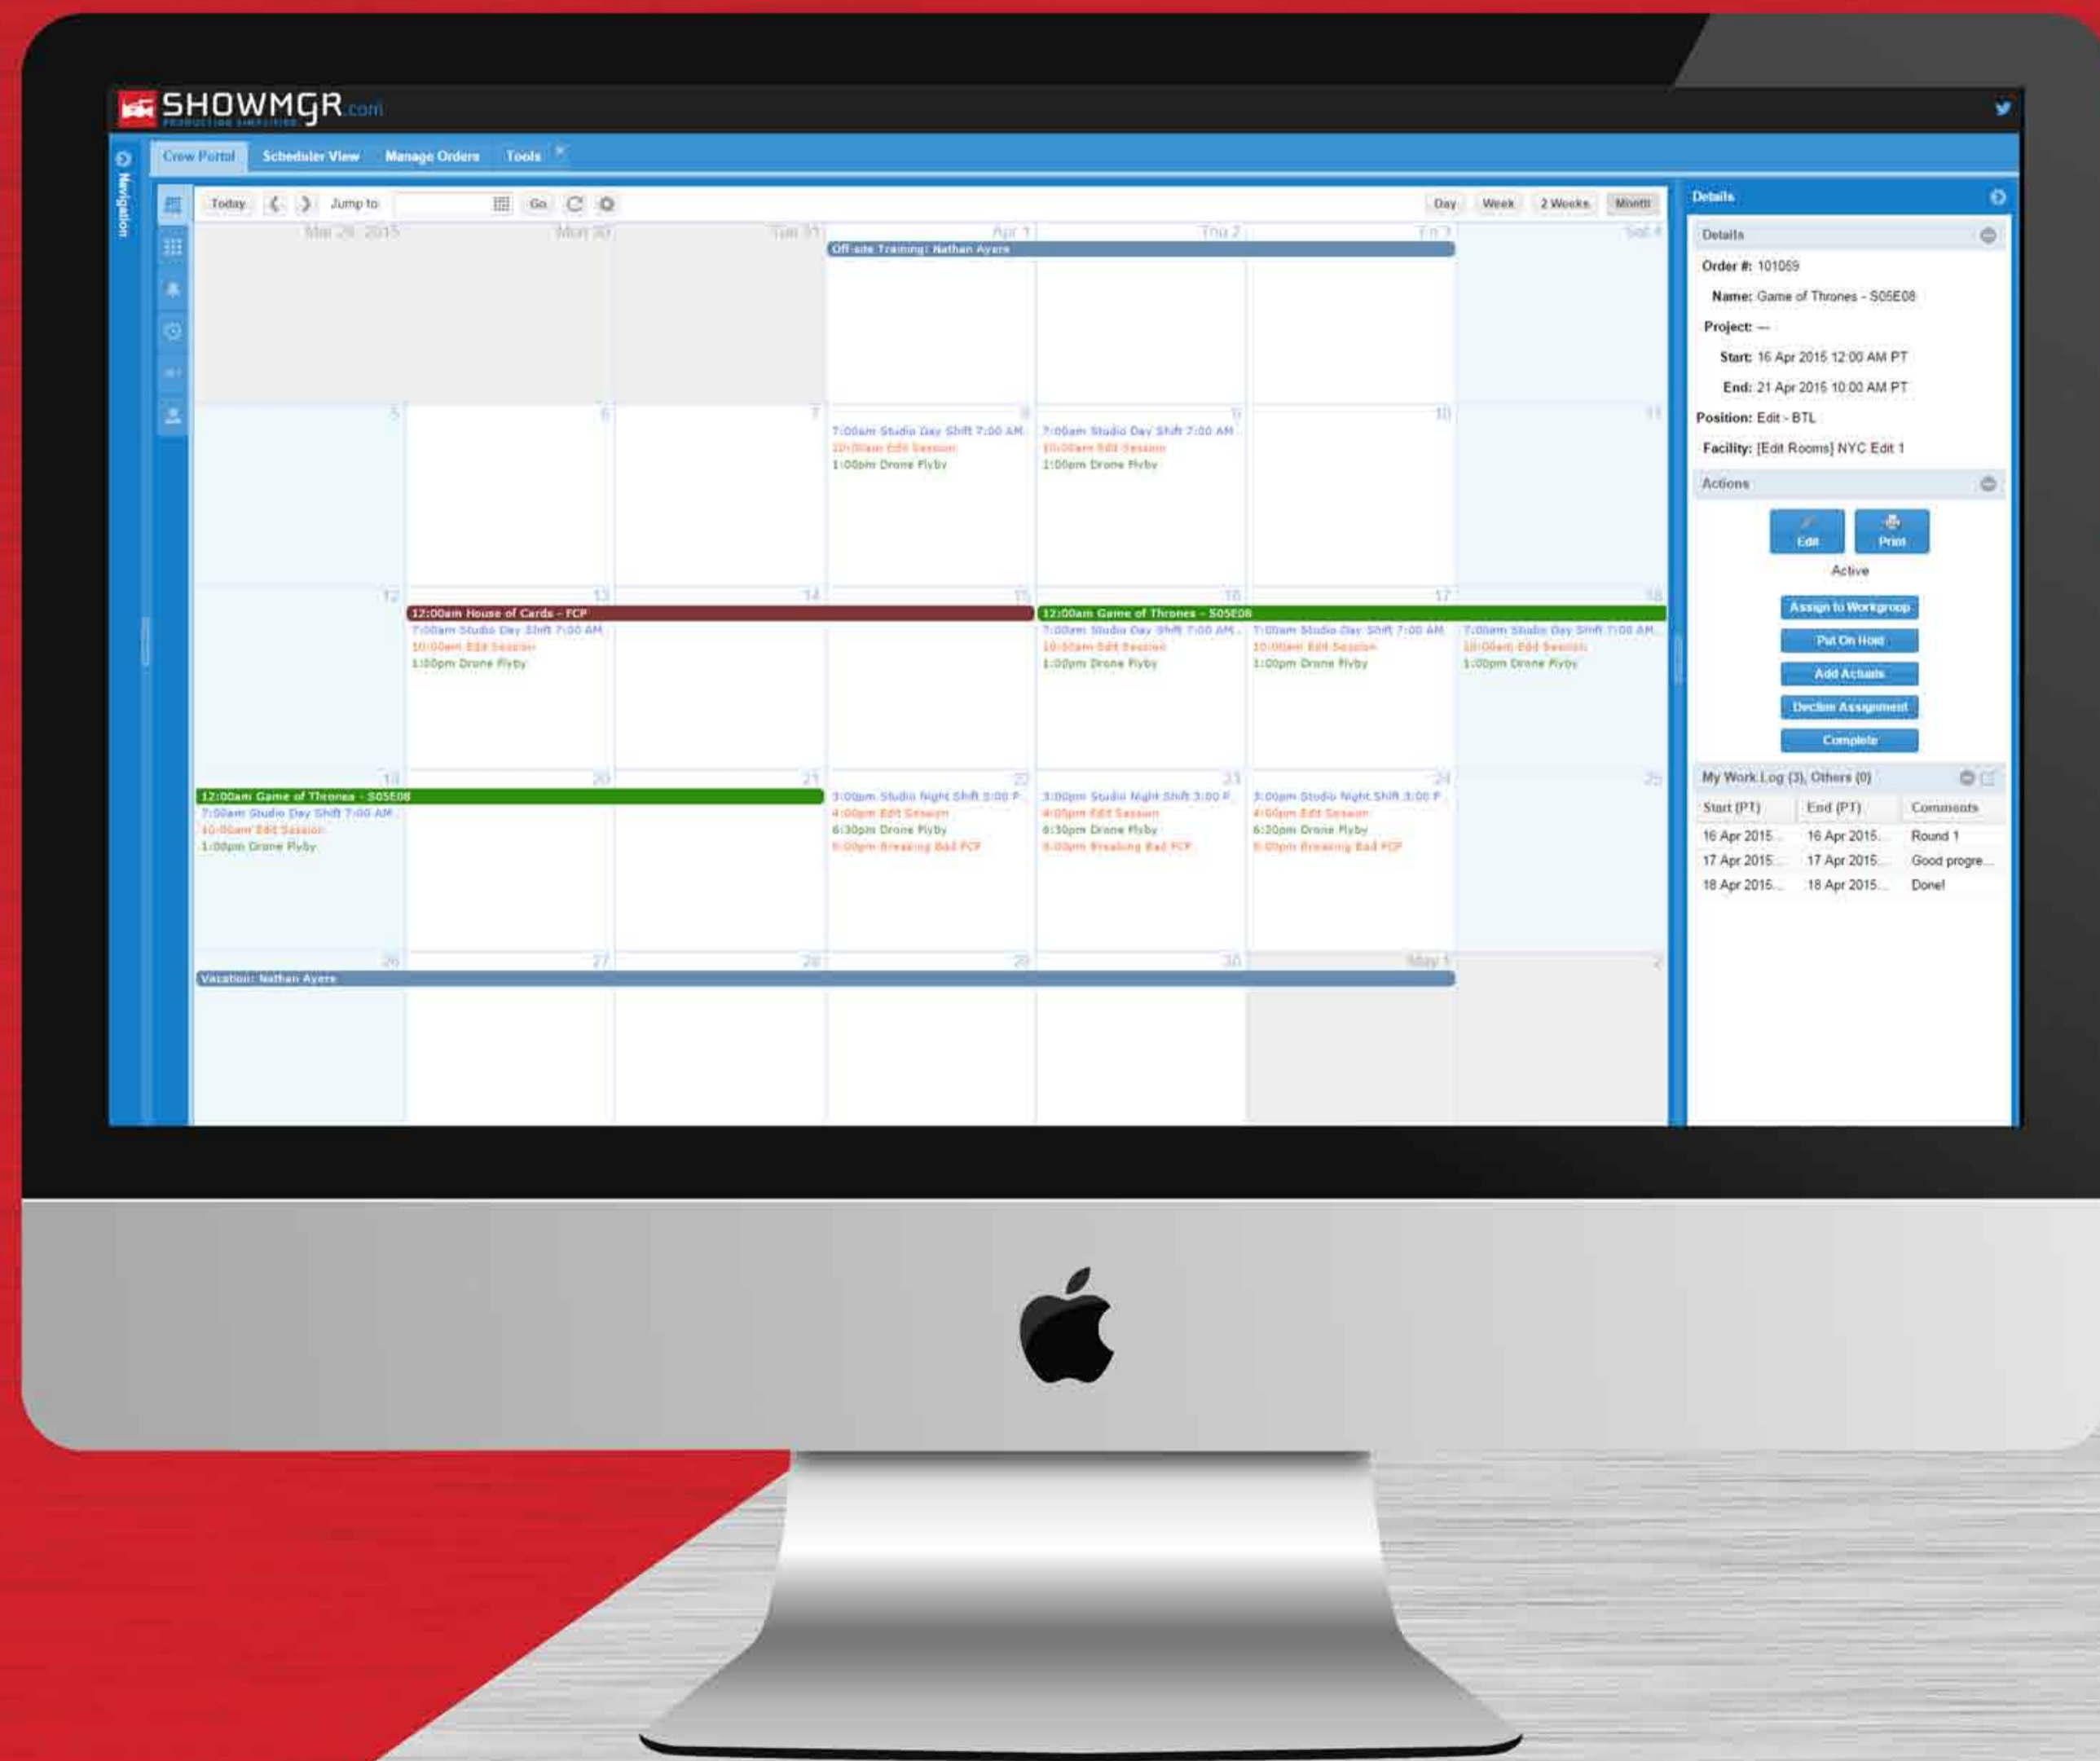

SHOWMGR.com™

PRODUCTION SIMPLIFIED.

CONNECTING CREW

*Jobs - Shifts - Alerts • Time & Attendance
Electronic Forms*