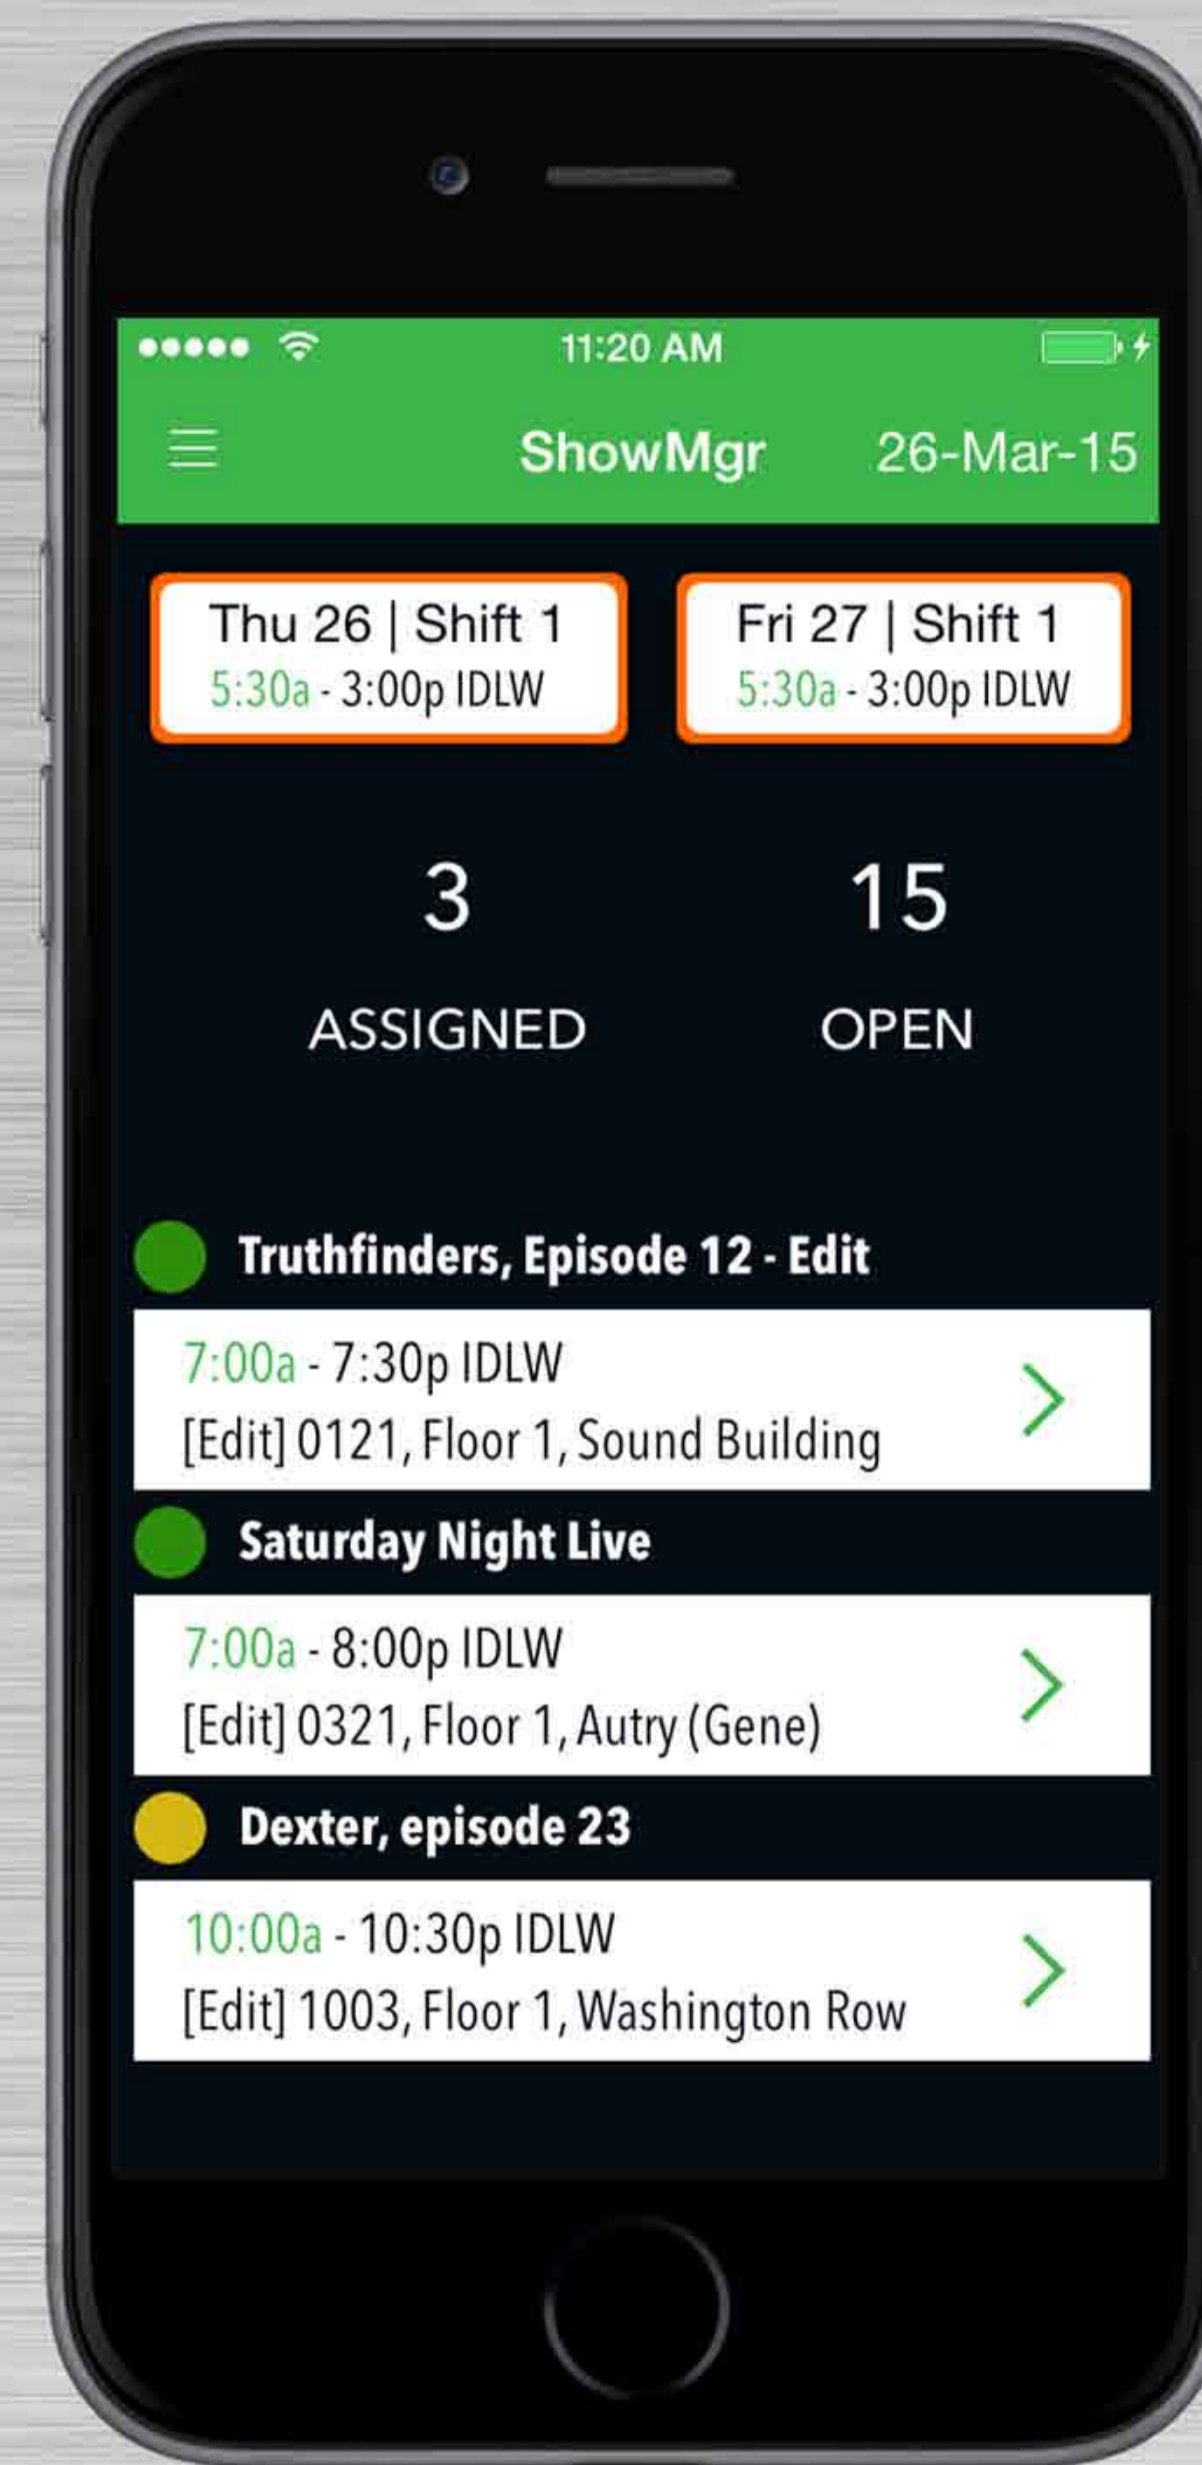

SHOWMGR.com™

PRODUCTION SIMPLIFIED.

CONNECTING CREW

*Jobs - Shifts - Alerts • Time & Attendance
Electronic Forms*