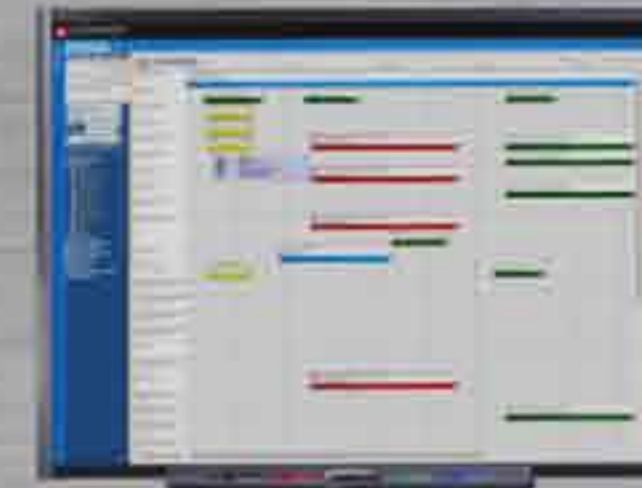

CONNECTING CREW

Jobs - Shifts - Alerts • Time & Attendance
Electronic Forms

SHOWMGR.com
PRODUCTION SIMPLIFIED.

SHOWMGR.com
PRODUCTION SIMPLIFIED.

SHOWMGR.com
PRODUCTION SIMPLIFIED.

BUDGET & BILLING

ELECTRONIC FORMS

ASSET MANAGEMENT

FACILITY MANAGEMENT

SCHEDULING

ADOBE INTEGRATION

**PRODUCTION MANAGEMENT,
RESOURCE SCHEDULING &
BUDGETING IN THE CLOUD**

SHOWMGR.com™

PRODUCTION SIMPLIFIED.

CONNECTING CREW